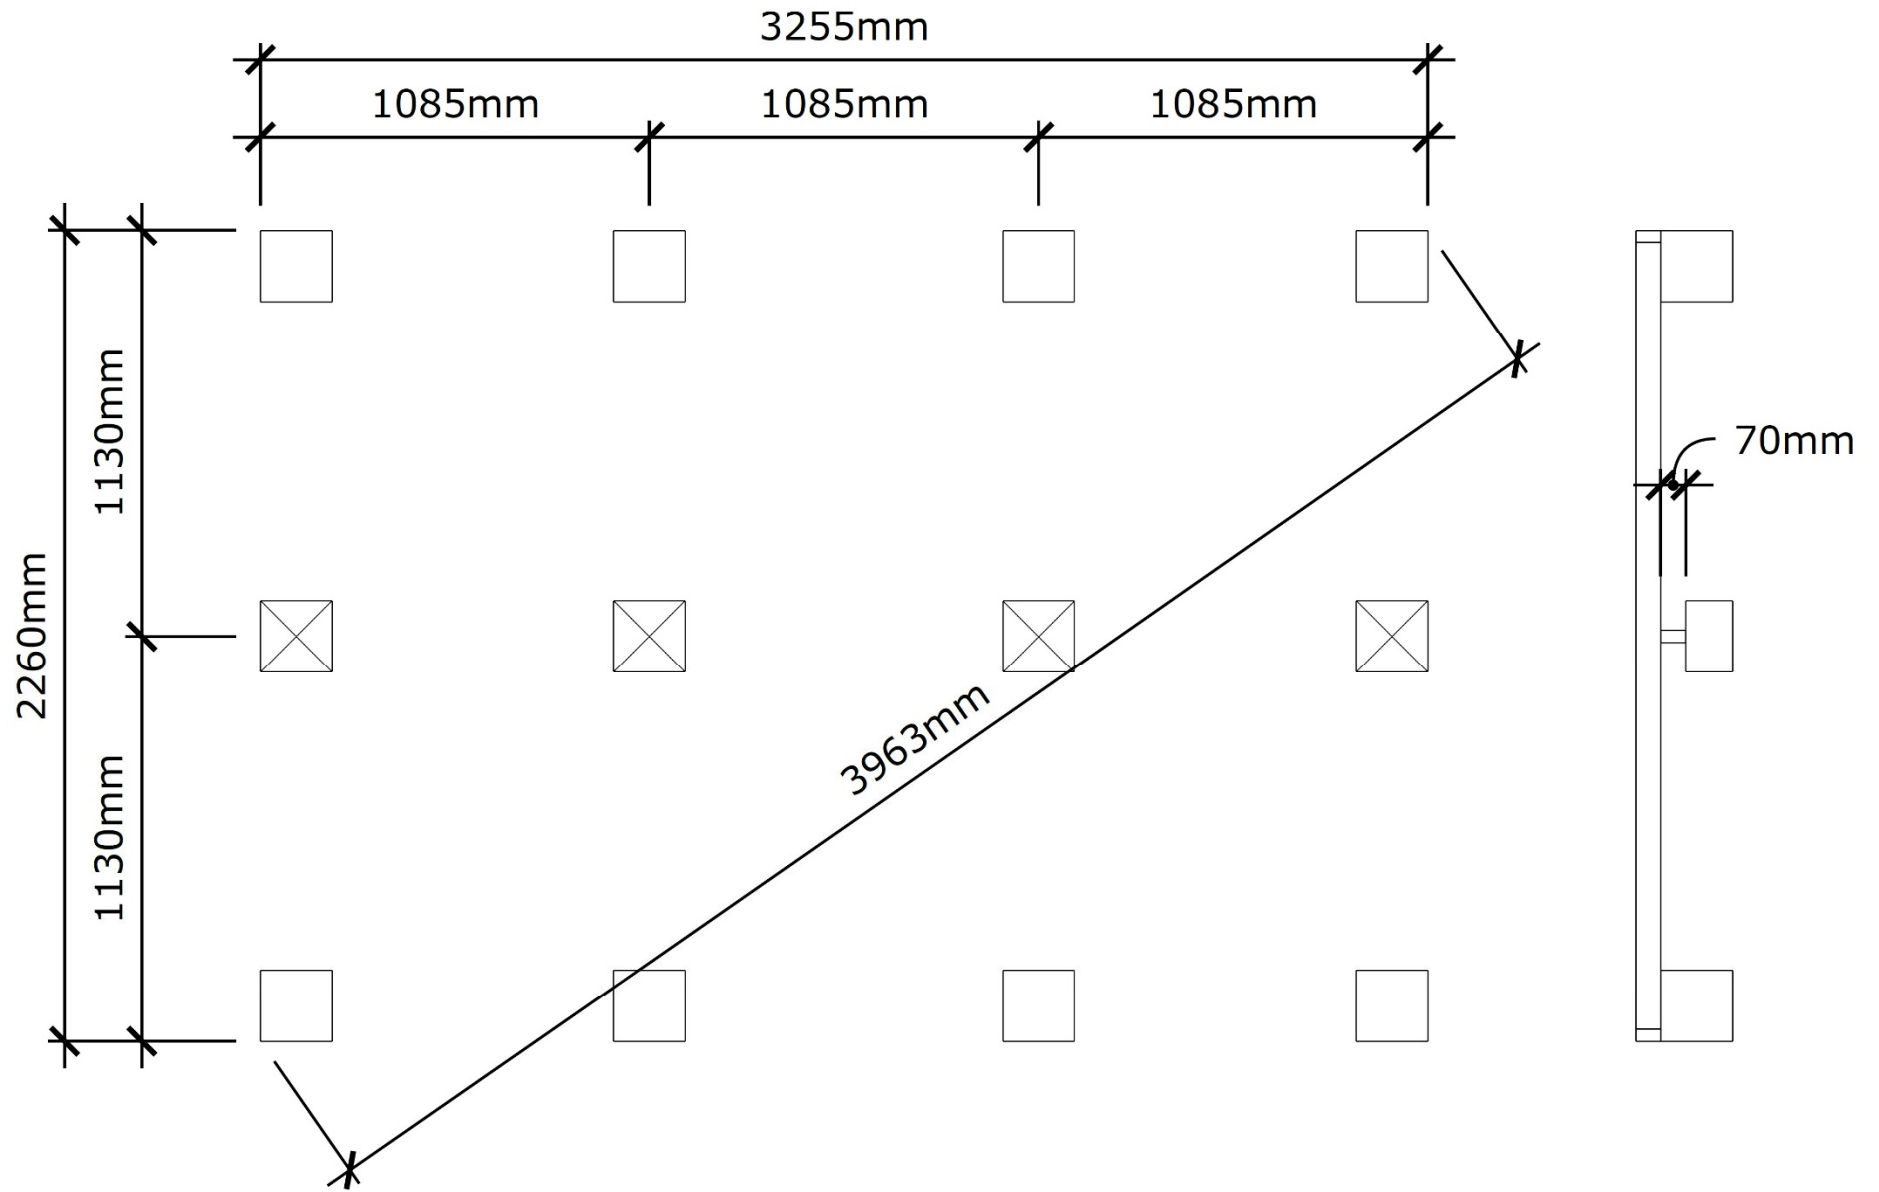

Jonstorp 7,5

Pos.		Dim.	Length	Quantity	Art.no.
V1			1085mm	5pcs	FV201
V3?			1085mm	3pcs	FV202
V2H			435mm	1pc	FV199
V2V			435mm	1pc	FV200
VG			2260mm	1L+1Rpcs	FV203
DD				1pc	FD034
1		34x70mm	2192mm	7pcs	SR3570426
2		34x70mm	2170mm	3pcs	SR3570425
3		34x70mm	1085mm	3pcs	SR3570428

Pos.		Dim.	Length	Quantity	Art.no.
4		17x95mm	2170mm	30pcs	RS056
5		17x95mm	1085mm	30pcs	RS210
6		34x45mm	2380mm	5pcs	SR3545174
7		43x120mm	1368mm	1pc	SR45120116
8		17x120mm	1300mm	1pc	TH17120006
9		45x95mm	2380mm	6pcs	SR4595051
10		17x95mm	1143mm	30pcs	RS213
11		17x95mm	2228mm	30pcs	RS212
12		22x120mm	2380mm	5pcs	TH22120038
13		16x95mm	2100mm	15pcs	TH1695015
14		14x45mm	2100mm	3pcs	SR144501
15		17x43mm	2050mm	2pcs	PL093
16		17x43mm	2050mm	2pcs	PL094
A		Ø5mm	60mm	150pcs	SK011
B		Ø2,3mm	60mm	1000pcs	SS403
C			400mm	2pcs	HK003

Pos.		Dim.	Length	Quantity	Art.no.
D				1pc	LH001
E				2pcs	LH002
F		13x60mm	220mm	2pcs	SB099
G		Ø4,2mm	40mm	100pcs	SK221
H				2pcs	IK071
I		40mm	60x60mm	4pcs	BB201

Pos 3 / 3pcs

• Pos 4 / 26pcs
Pos 5 / 26pcs
Pos B / 416pcs

Ø12mm

Pos E / 2pcs

Ø75mm

Pos H / 2pcs