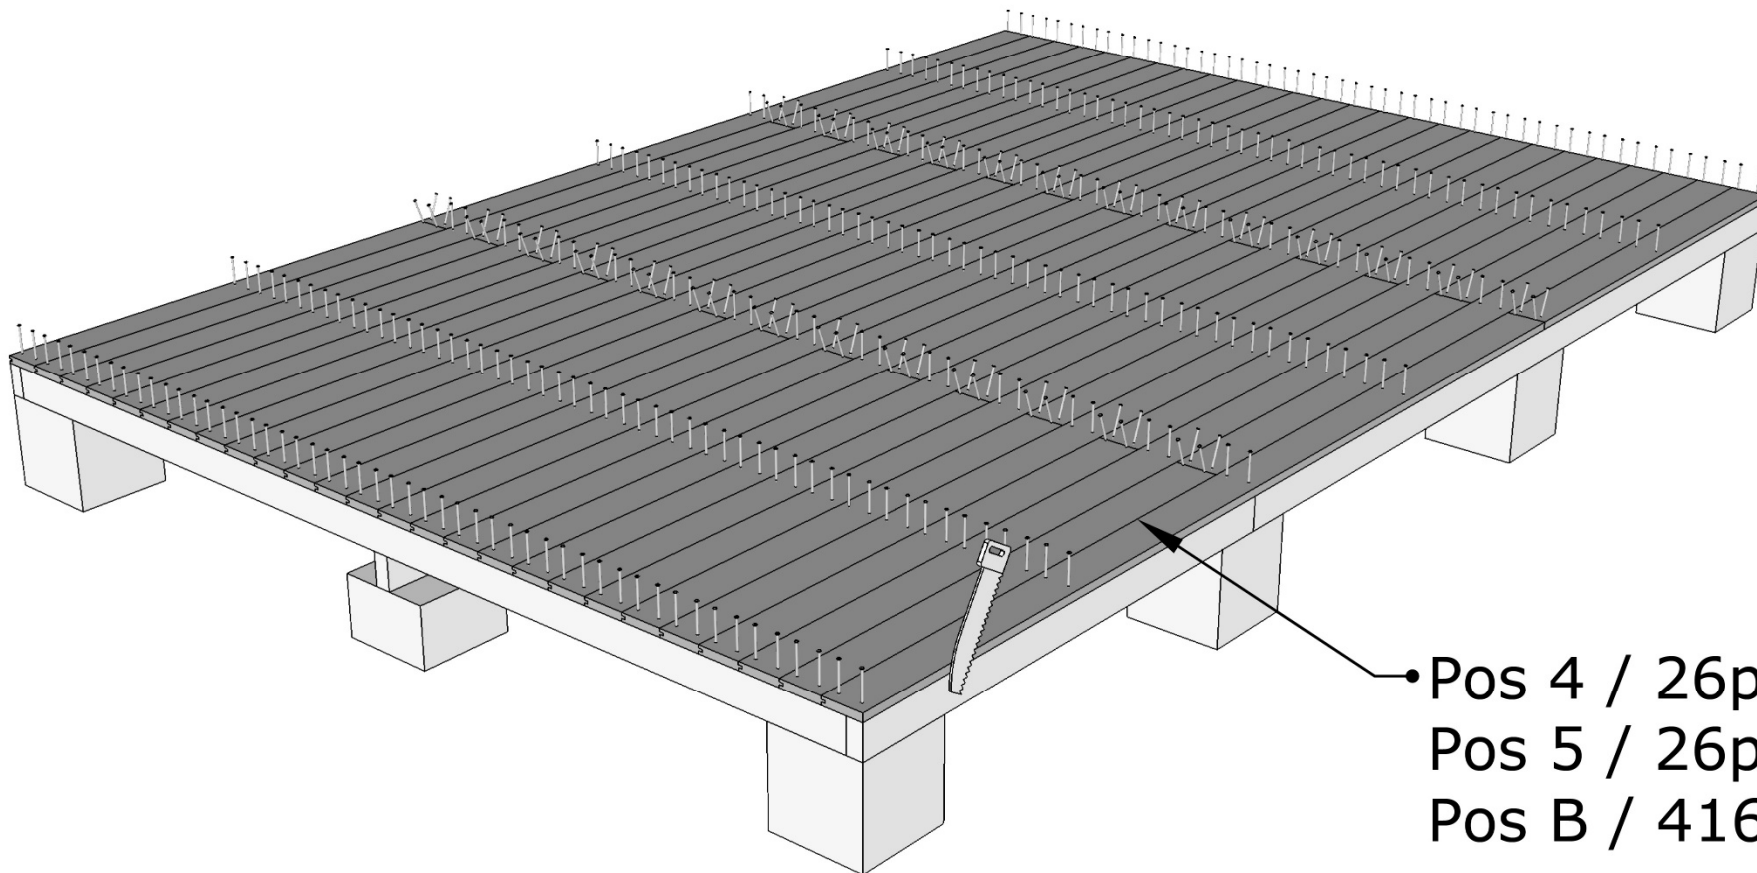

Jonstorp 7,5

Pos.		Dim.	Length	Quantity	Art.no.
V1			1085mm	5pcs	FV201
V3?			1085mm	3pcs	FV202
V2H			435mm	1pc	FV199
V2V			435mm	1pc	FV200
VG			2260mm	1L+1Rpcs	FV203
DD				1pc	FD034
1		34x70mm	2192mm	7pcs	SR3570426
2		34x70mm	2170mm	3pcs	SR3570425
3		34x70mm	1085mm	3pcs	SR3570428

Pos.		Dim.	Length	Quantity	Art.no.
4		17x95mm	2170mm	30pcs	RS056
5		17x95mm	1085mm	30pcs	RS210
6		34x45mm	2380mm	5pcs	SR3545174
7		43x120mm	1368mm	1pc	SR45120116
8		17x120mm	1300mm	1pc	TH17120006
9		45x95mm	2380mm	6pcs	SR4595051
10		17x95mm	1143mm	30pcs	RS213
11		17x95mm	2228mm	30pcs	RS212
12		22x120mm	2380mm	5pcs	TH22120038
13		16x95mm	2100mm	15pcs	TH1695015
14		14x45mm	2100mm	3pcs	SR144501
15		17x43mm	2050mm	2pcs	PL093
16		17x43mm	2050mm	2pcs	PL094
A		Ø5mm	60mm	150pcs	SK011
B		Ø2,3mm	60mm	1000pcs	SS403
C			400mm	2pcs	HK003

Pos.		Dim.	Length	Quantity	Art.no.
D				1pc	LH001
E				2pcs	LH002
F		13x60mm	220mm	2pcs	SB099
G		Ø4,2mm	40mm	100pcs	SK221
H				2pcs	IK071
I		40mm	60x60mm	4pcs	BB201

Pos 3 / 3pcs

• Pos 4 / 26pcs
Pos 5 / 26pcs
Pos B / 416pcs

Ø12mm

Pos E / 2pcs

Ø75mm

Pos H / 2pcs